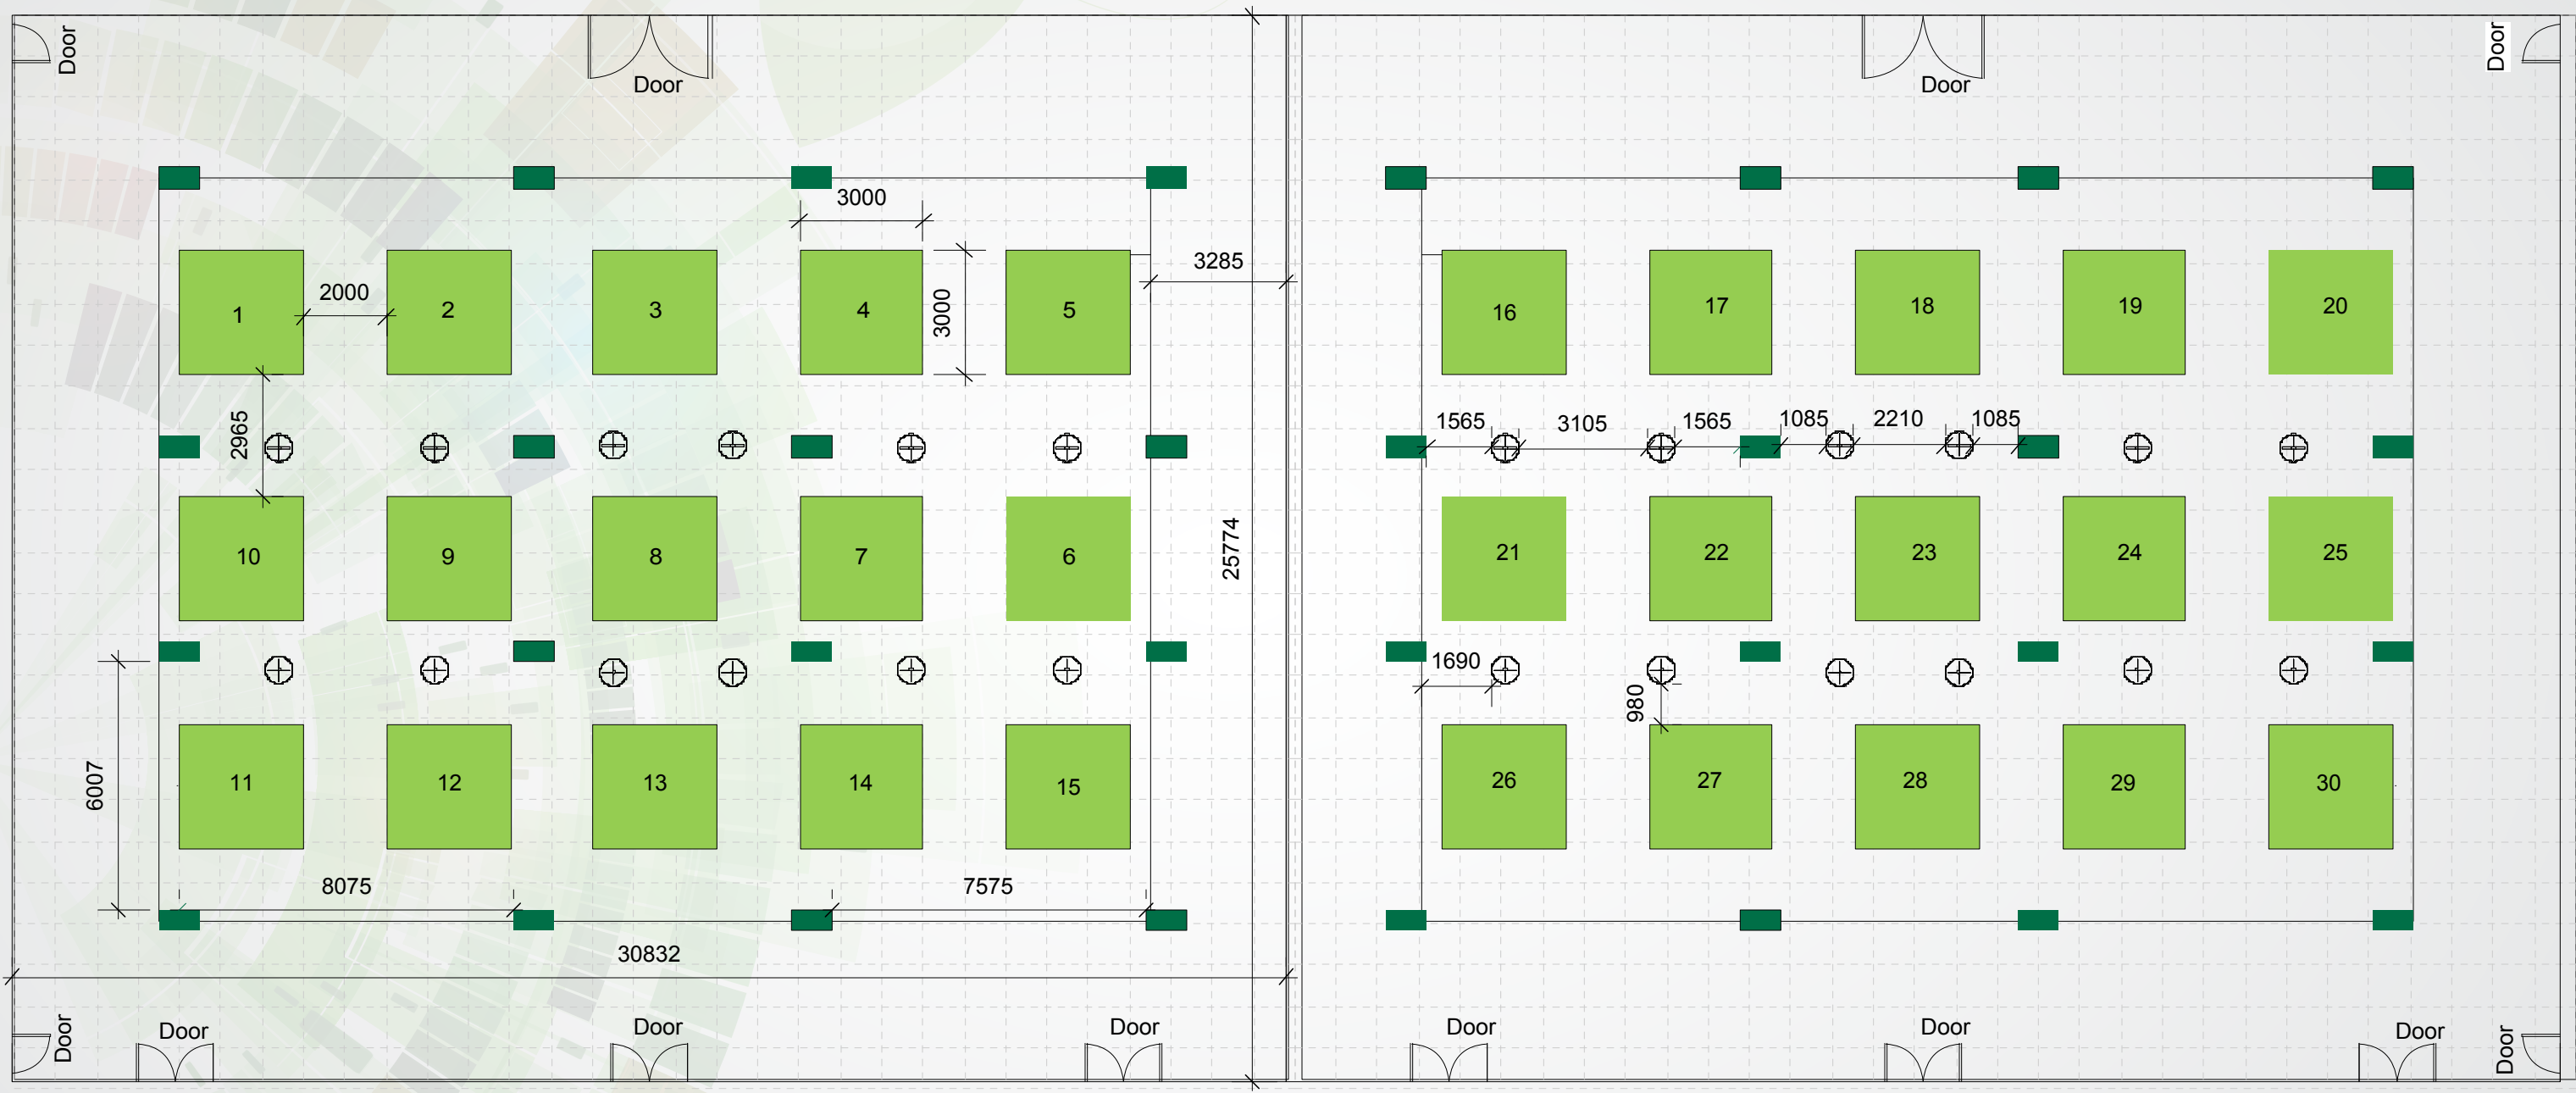

Pillar
 3 x 3 Stands
+ Cocktail Tables

FLOOR PLAN
SCALE 1:155
GRID BLOCK 1METER

ORGANISER: Moshate Media (Transnet)
AE: Richard Ndlovu
DESIGNER: Jennipher Kwanjana